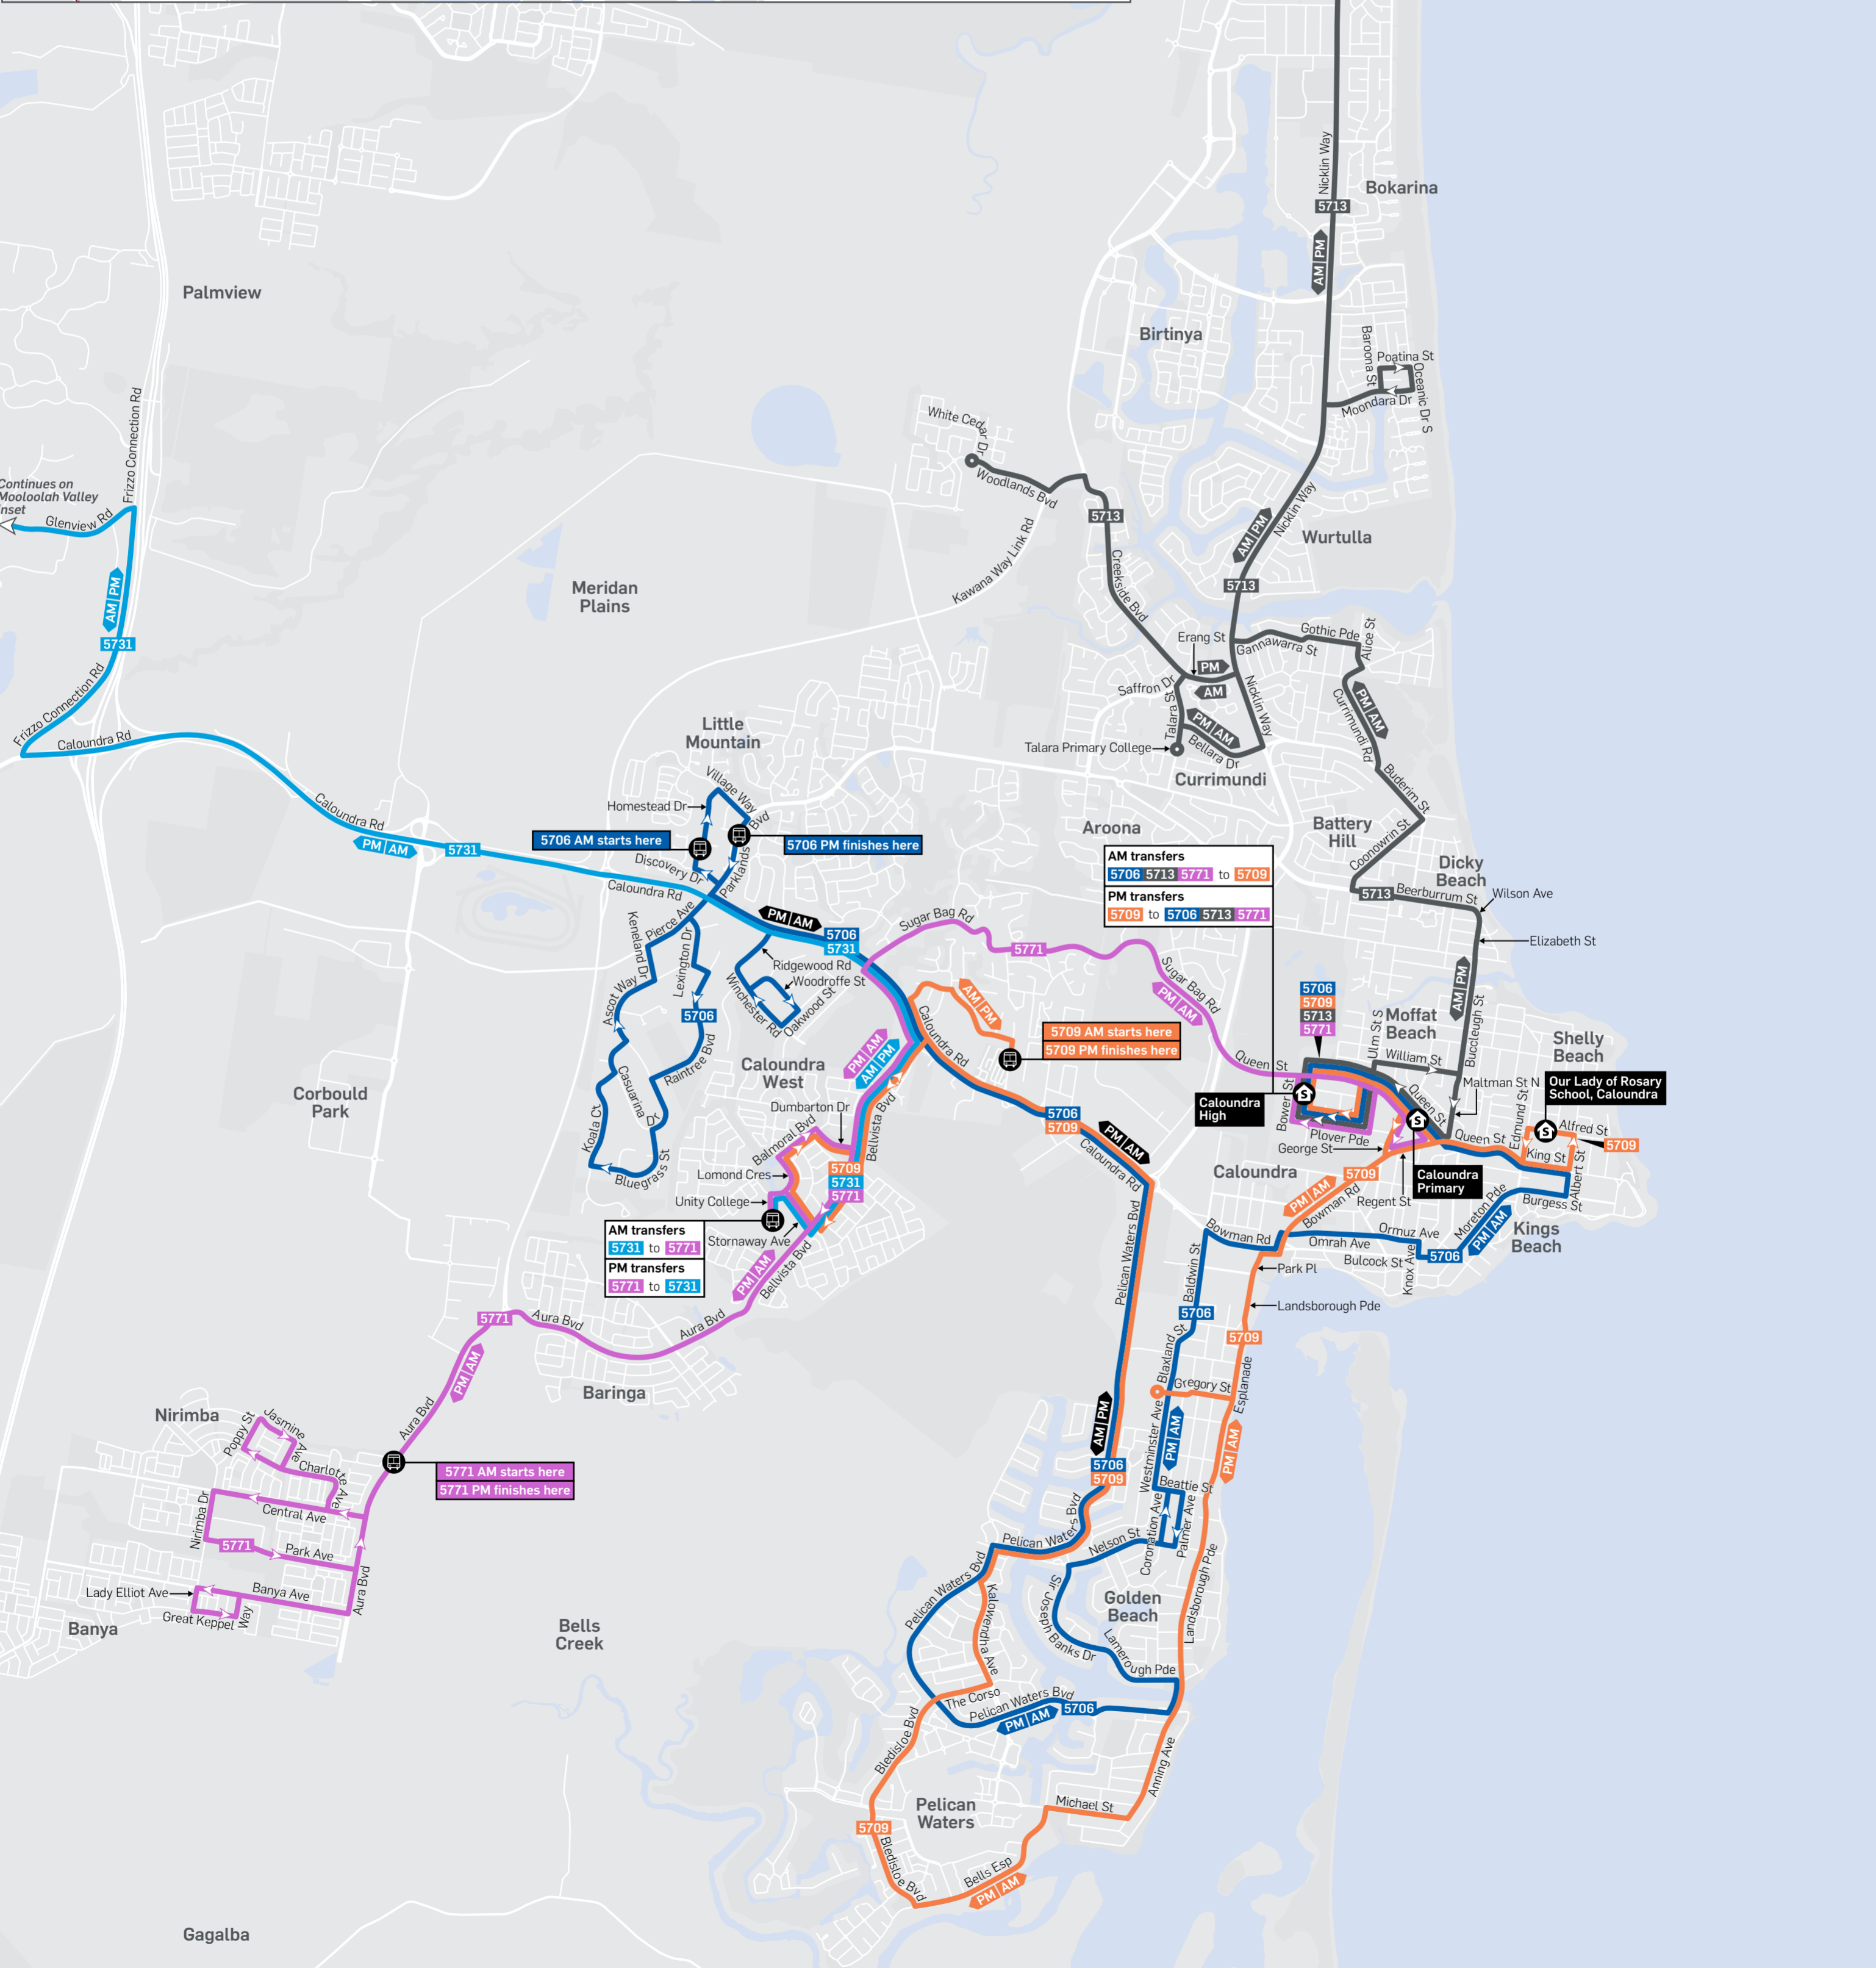

School bus services: Caloundra Primary, Caloundra High & Our Lady of Rosary School, Caloundra

Morning (AM) & afternoon (PM)
Effective 23 January 2023

Mooloolah Valley inset

5706 AM starts here
5706 PM finishes here

AM transfers
5706 5713 5771 to 5709
PM transfers
5709 to 5706 5713 5771

5709 AM starts here
5709 PM finishes here

AM transfers
5731 to 5771
PM transfers
5771 to 5731

5771 AM starts here
5771 PM finishes here