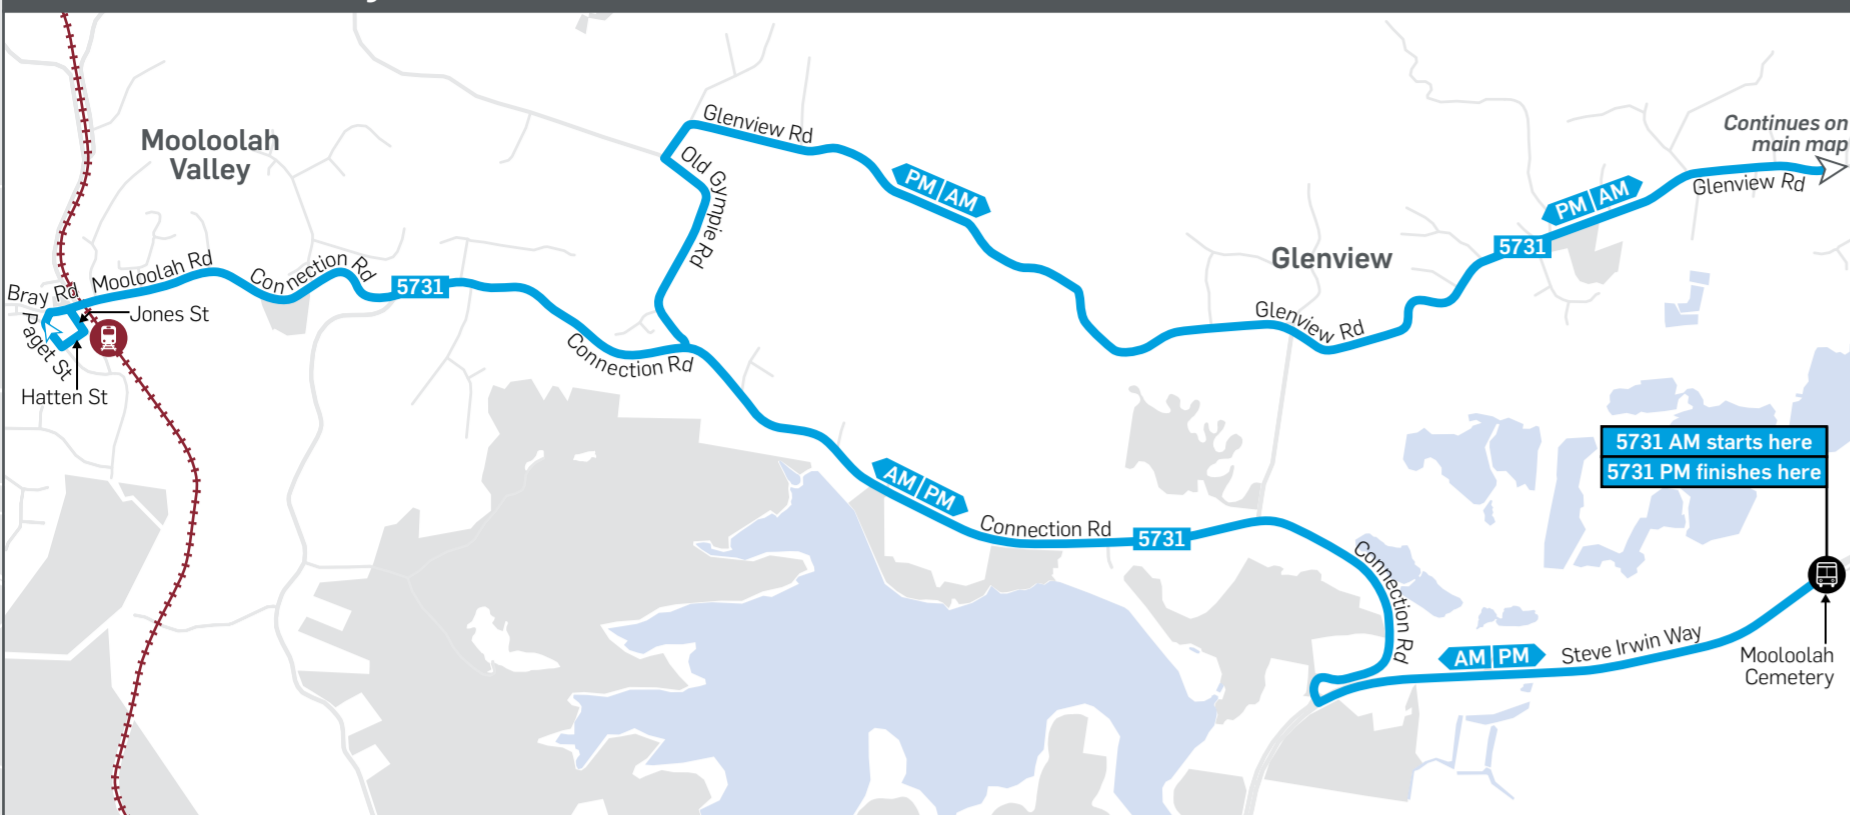

School bus services: Caloundra Primary, Caloundra High & Our Lady of Rosary School, Caloundra

Morning (AM) & afternoon (PM)
Effective 23 January 2023

Mooloolah Valley inset

5706 AM starts here
5706 PM finishes here

AM transfers
5706 5713 5771 to 5709
PM transfers
5709 to 5706 5713 5771

5709 AM starts here
5709 PM finishes here

AM transfers
5731 to 5771
PM transfers
5771 to 5731

5771 AM starts here
5771 PM finishes here